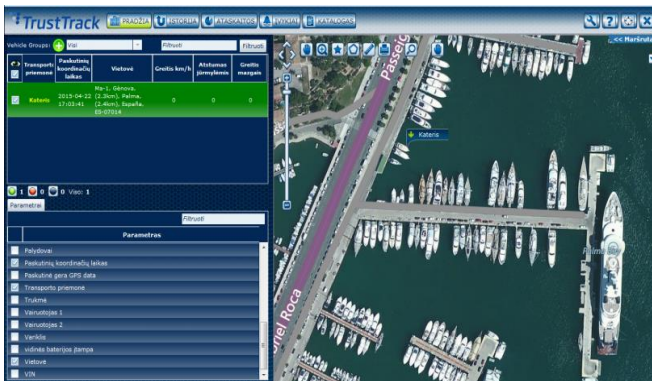

## Track your ships and vessels with the latest Hybrid system with GSM & IRIDIUM satellite for worldwide coverage

Ideal for Ship Managers, Port Authorities, Fleet Managers, Government enforcement agencies and Vessel Owners.

*Mobiletrack* provides *SecureTrac VTMS*  
 Mobiletrack Sdn Bhd global fleet location system that :-

- Displays vessel positions in table view and on a map background
- Configures alarms to your parameters which will send an Email or SMS to you when exceeded (e.g. diversion from track, speed out of limits, approaching port or boundary alarms)
- Changes vessel position reporting rate to your requirements
- Provides you with current and historical vessel data for viewing or downloading.