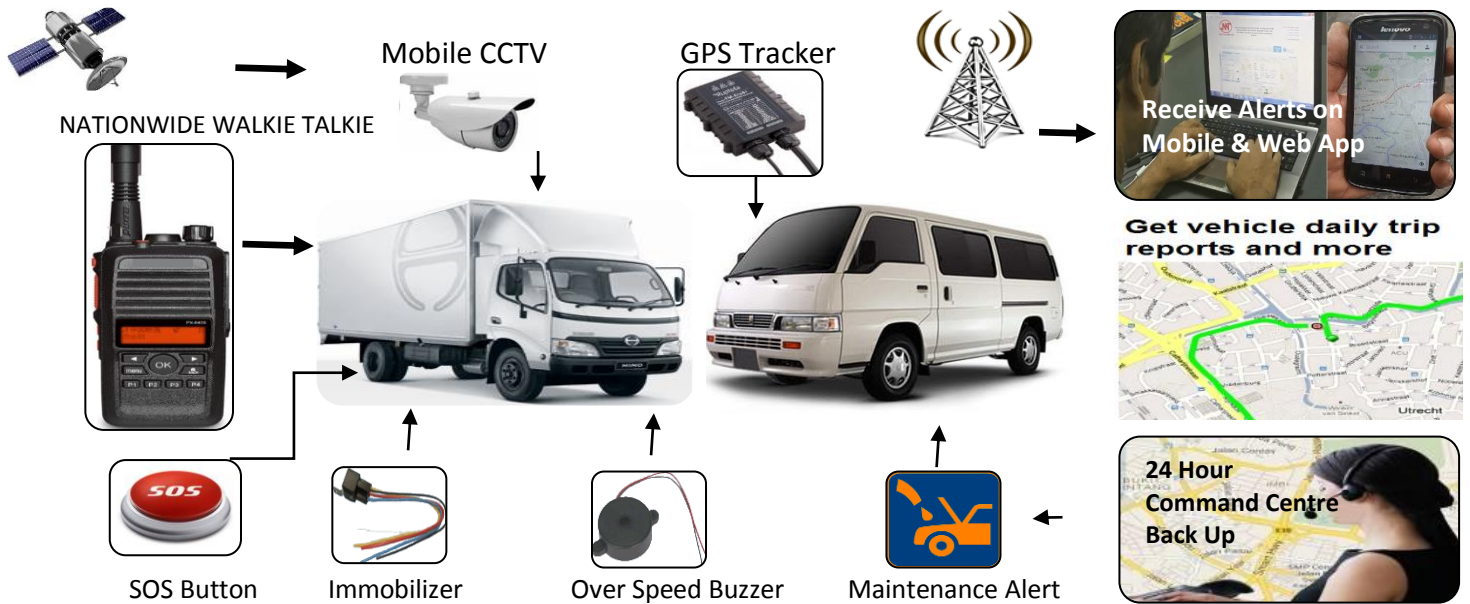

Install the latest GPS Vehicle Tracking System that improves security and productivity of your drivers and vehicles.

How Mobiletrack GPS Tracking & Accessories Work

Clients can login to Trust Track application and view detail reports on web and mobile app

- GPS Vehicle Tracker (Made in Europe) comes with back up battery, GSM and GPS External Antenna
- Customers can track vehicle location, over speed, mileage per day, geo-fencing, out of route, idling, history reports, SOS panic button, maintenance report and many more reports on Android & IOS & WEB app
- Optional accessories such as Fuel Sensor to track fuel usage and theft, Immobilizer to shut down engine, driver ID tag and Nationwide Walkie Talkie.

Terms & Condition*

Call Now For Promotion Price
PER VEHICLE INCLUDES GPS TRACKER,
INSTALLATION & WORKMANSHIP

SUBSCRIPTION FEE Applies Per Month PAYABLE 1 YEAR in ADVANCE includes SIM card, Web & Mobile APP Access, 24 HR Call Centre & Continuous Warranty,