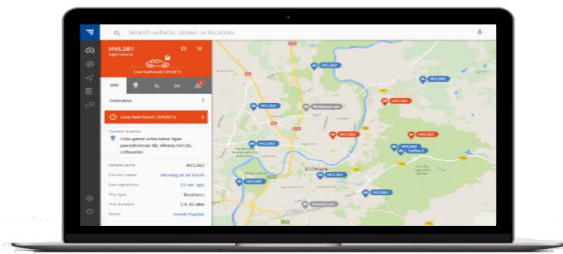

Install the latest GPS Vehicle Tracking System that improves security and productivity of your drivers and vehicles.

How Mobiletrack GPS Tracking & Accessories Work

Clients can login to Trust Track application and view detail reports on web and mobile app

- GPS Vehicle Tracker (Made in Europe) comes with back up battery, GSM and GPS External Antenna
- Customers can track vehicle location, over speed, mileage per day, geo-fencing, out of route, idling, history reports, SOS panic button, maintenance report and many more reports on Android & IOS & WEB app
- Optional accessories such as Fuel Sensor to track fuel usage and theft, Immobilizer to shut down engine, driver ID tag and Nationwide Walkie Talkie.